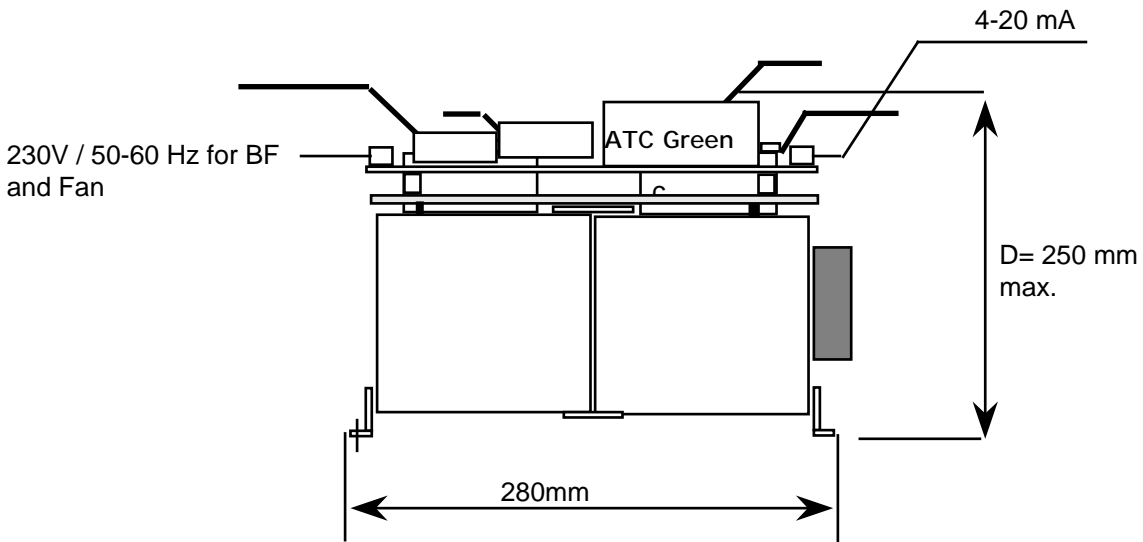

M6 for 200 A type
M8 for 250 og 300 A type

Temp. switches in serie with the trigger signal

Weight ca 10,5 kg for 200A

Weight ca 11,5 kg for 250A

see Drawing W03-2250

Wire instruction for CE complitnes
 see Wirediagram W02-96020Z

Rettelse: a)

General Arrangement
W2C700V 200AF+OPT-ATC
W2C700V 300AF+OPT-ATC
 AS 402-141 + BF 4-20 mA

Solid State Power
700Volt 200A-300 Amp

Scale

Draw.m.	Hw
Quote.nr.	
Ordre nr.	

Customer:

ATC-96018Z

SEMIKRAFT Drøbak