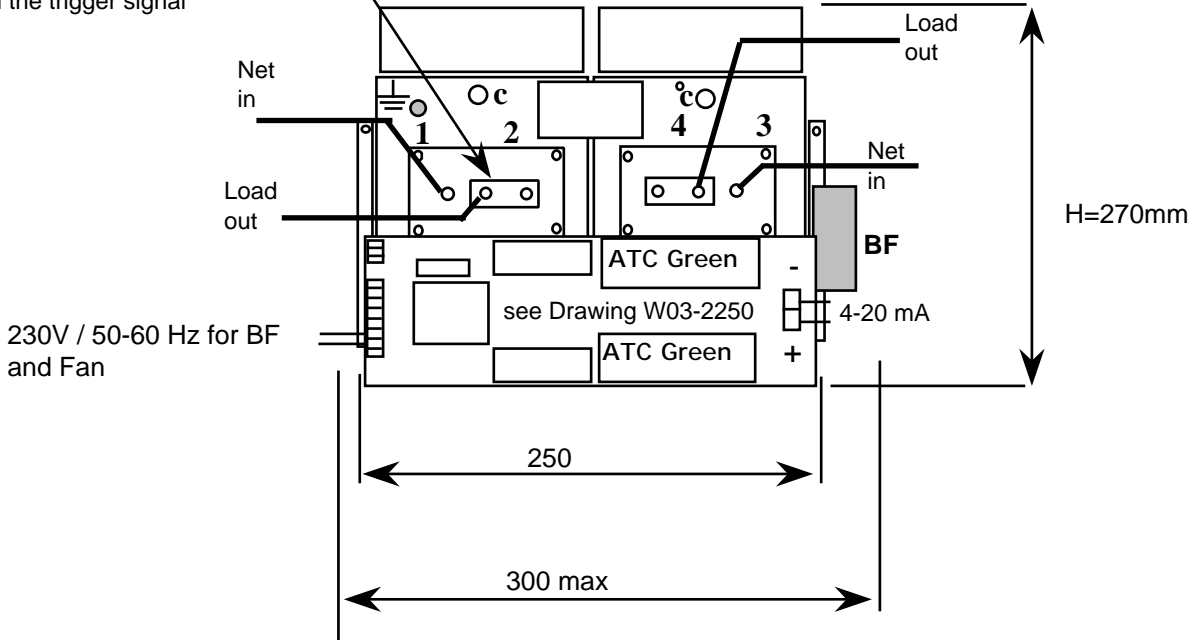

M6 for 200 A type
M8 for 250 og 300 A type

Temp. switches in serie with the trigger signal

Weight ca 10,5 kg for 200A

Weight ca 11,5 kg for 250A

see Drawing W03-2250

Wire instruction for CE complitnes
 see Wirediagram W02-96020Z

Rettelse: a)

General Arrangement
W2C700V 200AF+OPT-ATC
W2C700V 300AF+OPT-ATC
 AS 402-141 + BF 4-20 mA

Solid State Power
700Volt 200A-300 Amp

Scale

Draw.m.	Hw
Quote.nr.	
Ordre nr.	

Customer:

ATC-96018Z

SEMIKRAFT Drøbak